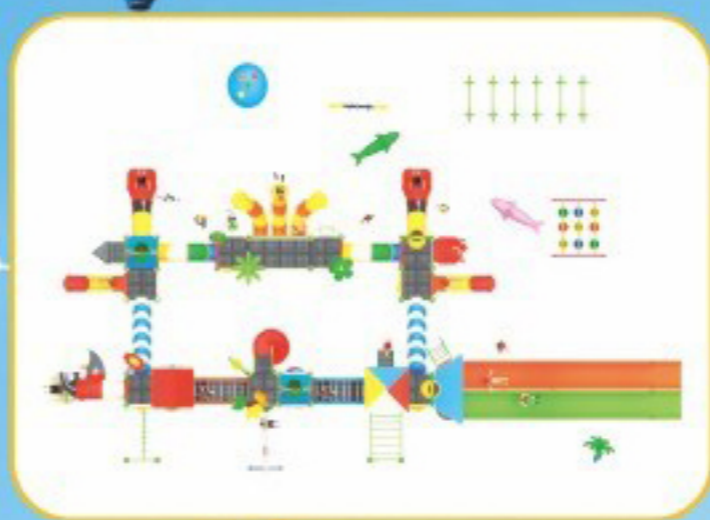

0101

名称Name: 水上乐园系列  
规格Size: 2250×1650×620cm  
适用年龄Aged for: 3-12  
定价Price: 2200000元

0201

名称Name: 水上乐园系列  
规格Size: 2600×1200×620cmcm  
适用年龄Aged for: 3-12  
定价Price: 3000000元

水上乐园设施是儿童娱乐中的重要一类!其中水上乐园组合滑梯最为出名,也最受儿童喜爱!样式也很多,可以根据自己的需求,根据场地,定做不同的水上组合滑梯!

The water park facilities are an important part of children's entertainment. Among them, the waterway park combined slide is the most famous and most popular among children. There are many styles. According to their needs, we can make different water combination slides according to their needs.

0301

名称Name: 水上乐园系列  
规格Size: 1750×1700×720cm  
适用年龄Aged for: 3-12  
定价Price: 2200000元

0401

名称Name: 水上乐园系列  
规格Size: 1200×1150×620cm  
适用年龄Aged for: 3-12  
定价Price: 960000元

MOM  
I want to play!

0501

名称Name: 水上乐园系列  
规格Size: 2020×1370×620cm  
适用年龄Aged for: 3-12  
定价Price: 1720000元

0601

名称Name: 水上乐园系列  
规格Size: 1850×1800×620cm  
适用年龄Aged for: 3-12  
定价Price: 1720000元

0701

名称Name: 水上乐园系列  
规格Size: 1850×1500×620cm  
适用年龄Aged for: 3-12  
定价Price: 1416000元

想让孩子玩得开心又能锻炼身体各个机能，去儿童水上乐园是再好不过的选择。  
To make a child happy and to exercise all the functions of the body, to the children's water park is a better choice.