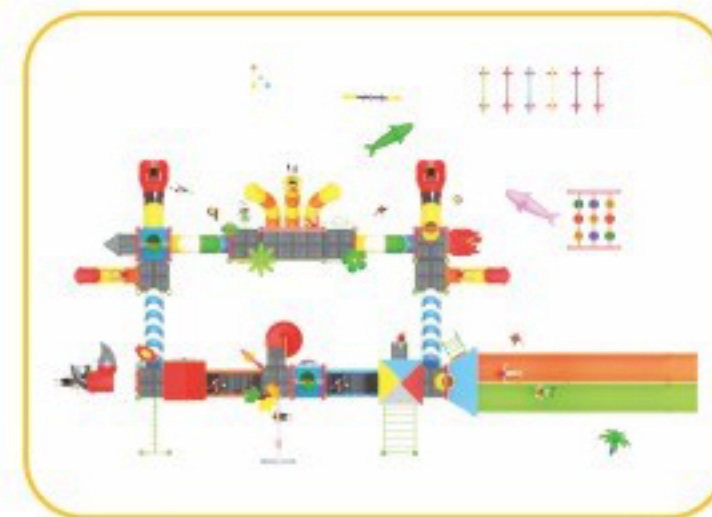

The water park facilities are an important part of children's entertainment. Among them, the waterway park combined slide is the most famous and most popular among children. There are many styles. According to their needs, we can make different water combination slides according to their needs.

0601

名称Name: 水上乐园系列  
规格Size: 1850×1800×620cm  
适用年龄Aged for: 3-12  
定价Price: 1720000元

0701

名称Name: 水上乐园系列  
规格Size: 1850×1500×620cm  
适用年龄Aged for: 3-12  
定价Price: 1416000元

想让孩子玩得开心又能锻炼身体各个机能，去儿童水上乐园是再好不过的选择。  
To make a child happy and to exercise all the functions of the body, to the children's water park is a better choice.

0801

名称Name: 水上乐园系列  
规格Size: 2600×1200×620cm  
适用年龄Aged for: 3-12  
定价Price: 2700000元

想让孩子玩得开心又能锻炼身体的各个机能，去儿童水上乐园是再好不过的选择。  
To make a child happy and to exercise all the functions of the body, to the children's water park is a better choice.

1001

名称Name: 水上乐园系列  
规格Size: 1780×1250×720cm  
适用年龄Aged for: 3-12  
定价Price: 1800000元

儿童水上乐园内都配有独木桥之类的造型，借助气体张力形成的柔软度，可以从小锻炼孩子们的身体平衡能力。  
Children's water park is equipped with a single wooden bridge and the like, with the aid of the flexibility of the gas tension, you can exercise children's physical balance from childhood.