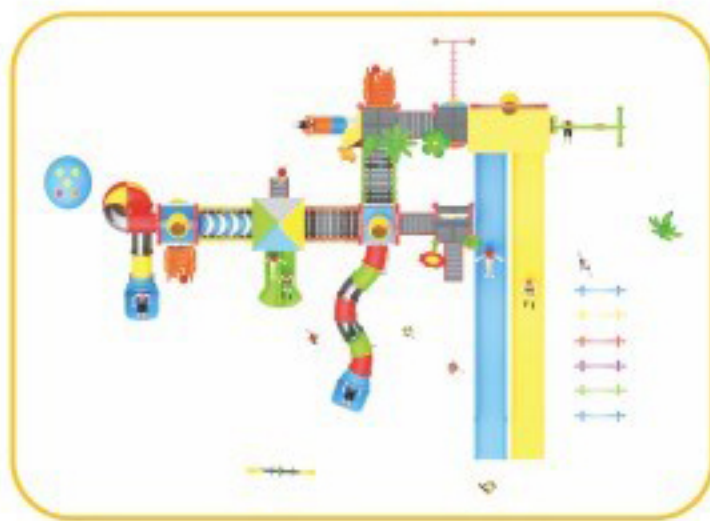

0401

名称Name: 水上乐园系列
规格Size: 1200×1150×620cm
适用年龄Aged for: 3-12
定价Price: 960000元

MOM
I want to play!